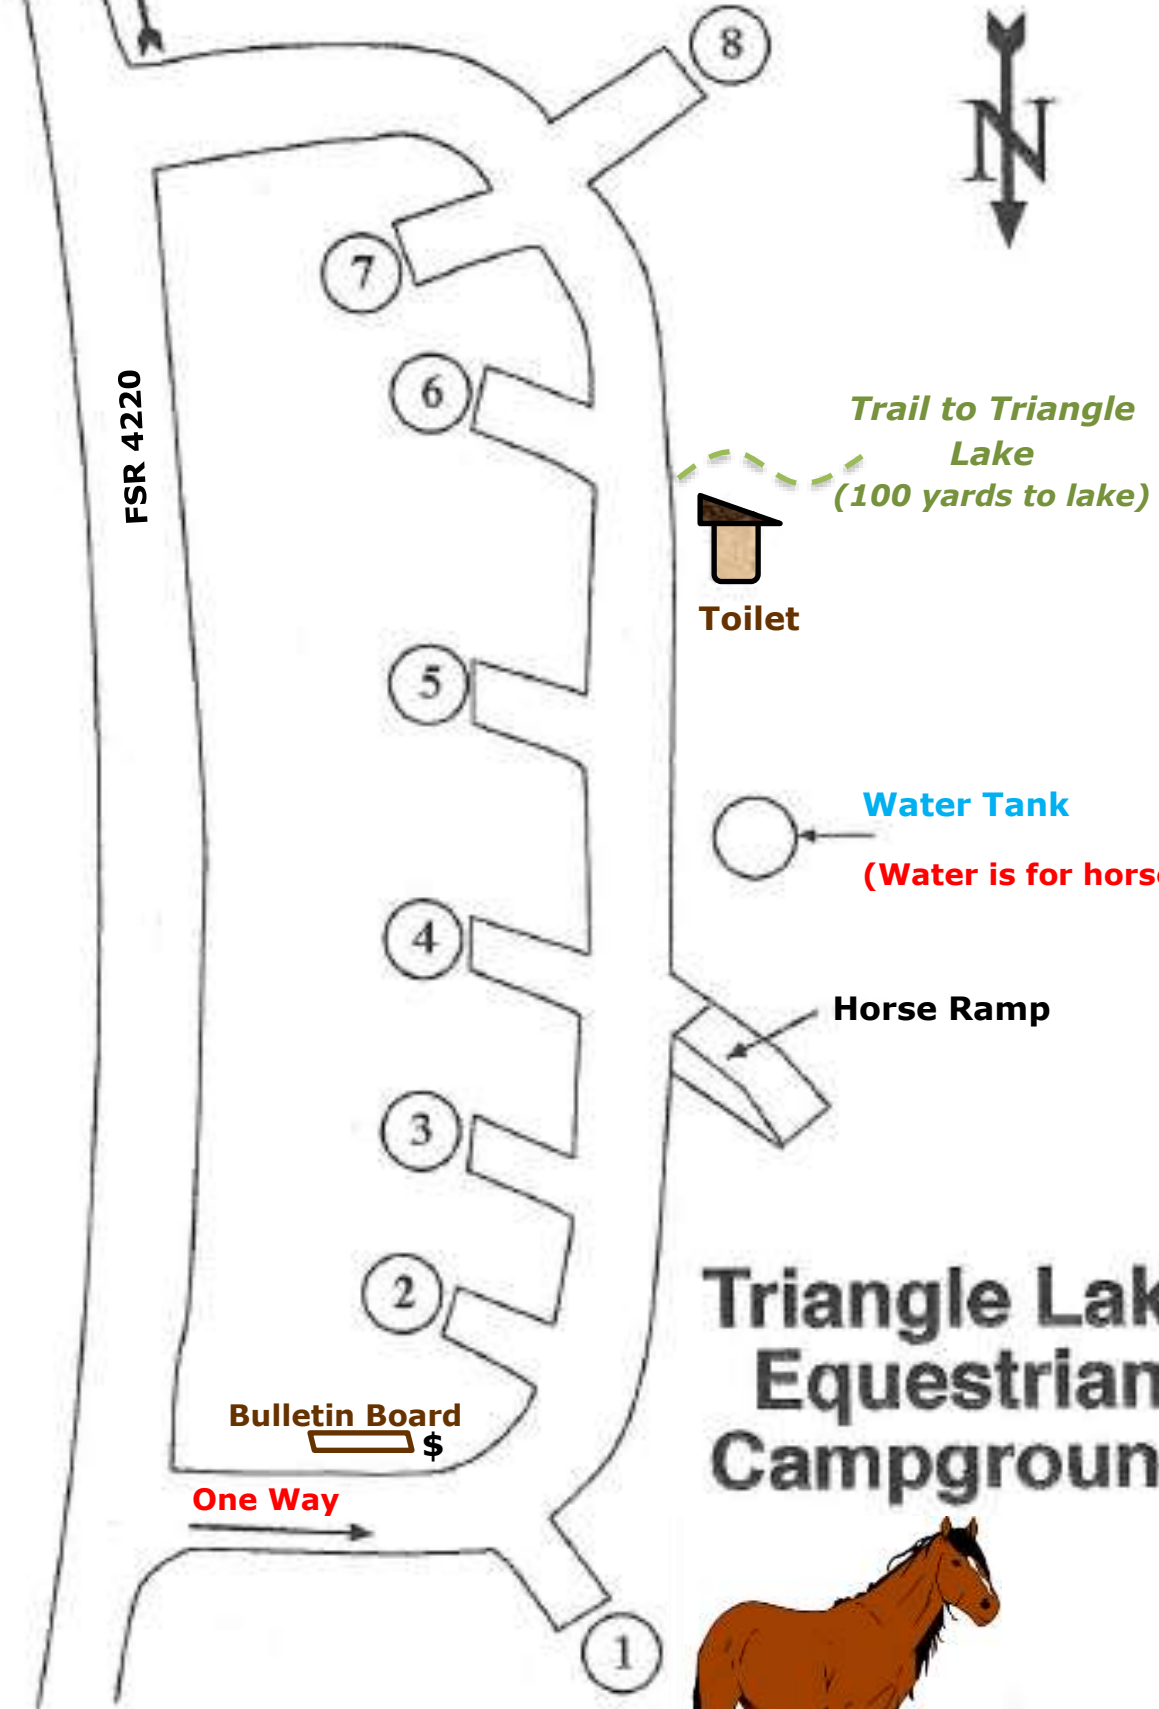

A little less than 3 miles  
to Olallie Lake and the  
resort store!

# Triangle Lake Equestrian Campground